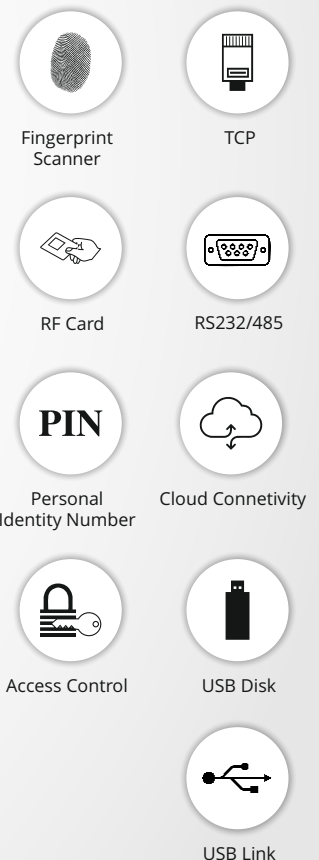

## Specifications

» Fingerprint Users	2,000
» Card User	2,000
» Password User	2,000
» Attendance Records	100,000
» Fingerprint Verification	1:1, 1:N
» Interlocking detection	Support (With Magnetic Contact)
» Multi-device Related	Max. 255units
» Card Reader	RF Id card reader (Option: Mifare reader/HID Reader)
» Display	2.0 inch TFT Display
» LED	Two (Red, Green)
» Communication	TCP/IP, USB, RS485
» USB disk	Support
» Additional function	Tamper Detection
» Working Voltage	DC 12V +/- 10%