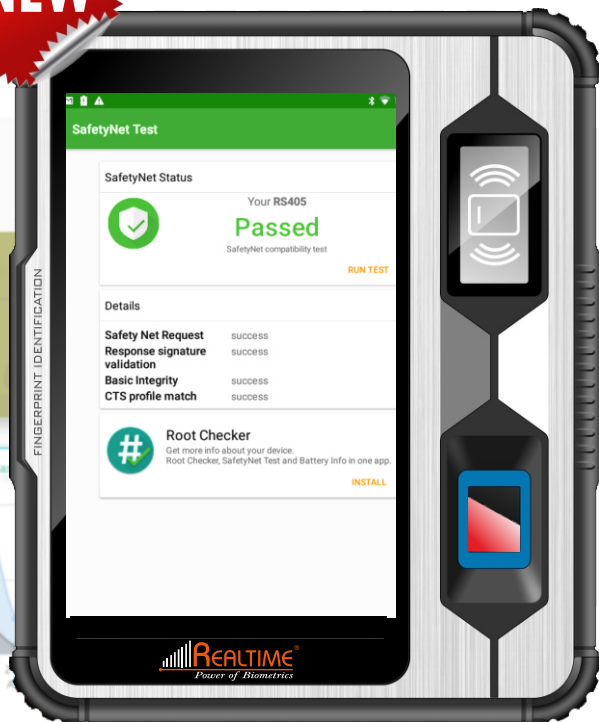

India's 1st SAFETY NET PASS

UNROOTED & Google CERTIFIED

REALTIME
Power of Biometrics

NEW

Aadhaar Enable Biometric Attendance Device

Realtime RS 405

- Specifications**
- » FingerPrint Supplier
 - » Finger Model
 - » OS Version
 - » CPU Model
 - » CPU Type
 - » CPU Clock
 - » RAM/Type
 - » ROM/Type
 - » Screen Size
 - » Screen Resolution
 - » Screen Brightness(cd/sqm)
 - » Touch Screen
 - » Wifi Mode
 - » Wifi Hotspot
 - » Wifi Direct
 - » Bluetooth Support
 - » GPS
 - » Internal Modem
 - » Support Bands
 - » Sim Port
 - » Audio Headset Output
 - » Headset Microphone Support
 - » MicroSD/Transflash
 - » USB Port(Micro/Mini/A)
 - » Support for Ext devices (KBD/mouse/mem Key)
 - » Charger Port
 - » Sensor

- Startek
- FM220U
- Android 6.0
- MTK 8321
- Quadcore, 2xCortexa A7
- 1.3GHz
- 1 GB
- 8 GB
- 7 inch
- 1024x600
- 250cd/sqm
- Capacitive
- 802.11 b/g/n
- YES
- YES
- YES 2.0
- YES
- GPRS/EDGE/3G
- UP to 2100MHz
- 2x2FF (mini)
- YES
- YES
- YES
- MicroUSMx2 (Optional)
- PC/KBD/Mouse/Mem
- DC 2.5mm
- Accelerometer