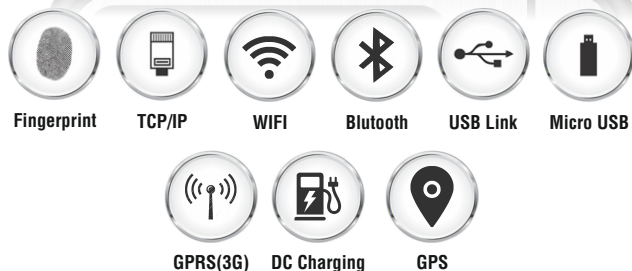

India's 1st SAFETY NET PASS

UNROOTED & Google CERTIFIED

REALTIME
Power of Biometrics

NEW

Aadhaar Enable Biometric Attendance Device

Realtime RS 405

- Specifications**
- » FingerPrint Supplier
 - » Finger Model
 - » OS Version
 - » CPU Model
 - » CPU Type
 - » CPU Clock
 - » RAM/Type
 - » ROM/Type
 - » Screen Size
 - » Screen Resolution
 - » Screen Brightness(cd/sqm)
 - » Touch Screen
 - » Wifi Mode
 - » Wifi Hotspot
 - » Wifi Direct
 - » Bluetooth Support
 - » GPS
 - » Internal Modem
 - » Support Bands
 - » Sim Port
 - » Audio Headset Output
 - » Headset Microphone Support
 - » MicroSD/Transflash
 - » USB Port(Micro/Mini/A)
 - » Support for Ext devices (KBD/mouse/mem Key)
 - » Charger Port
 - » Sensor